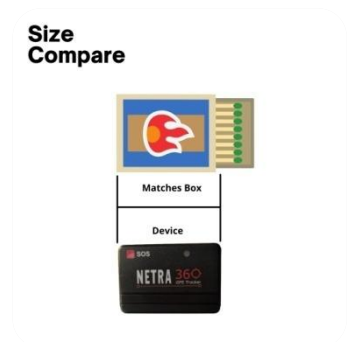

NETRA 360 GPS Tracker

Personal Tracker
Child Tracker

Asset Tracker
Vehicle Tracker

Pet Tracker
Elder Tracker

Mo. 9998823997

Website : www.netra360.com

Address: B-95, Gezia, GIDC, Sector-26, Gandhinagar, Gujarat, India. 382025

TAKE CARE OF YOUR LOVED ONES WITH NETRA360 GPS SECURITY DEVICE VIA MOBILE APP

Netra360 Personal Tracker for kids , women , teenagers and the elderly | Senior Citizen. You can be use it as Asset Tracker also. Because of its small size, it is often placed in a bag or a pocket also.